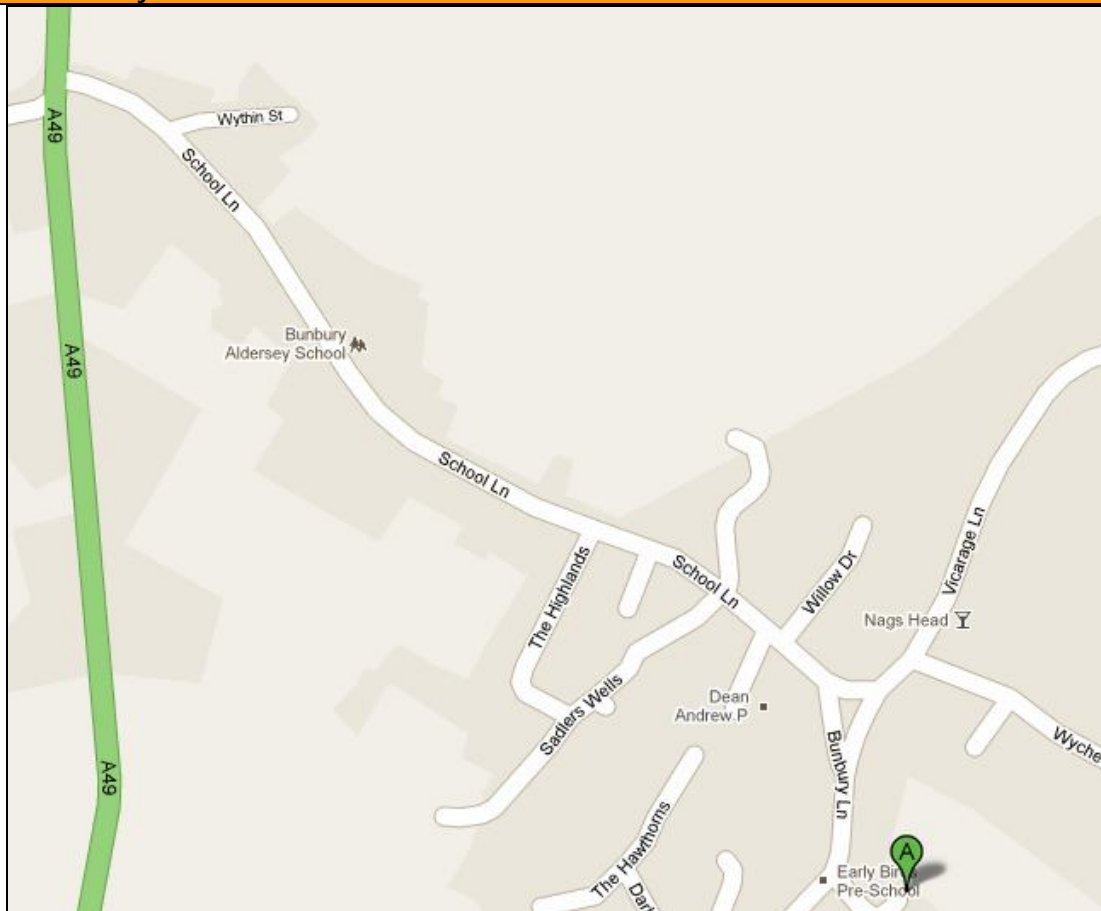

Bunbury Youth Football Club

Bunbury Playing Fields
Hurst Close
Bunbury
Cheshire
CW6 9QP

Directions to Bunbury Youth Football Club

Bunbury is located:

- 4 miles South of Tarporley
- 7 miles North West of Nantwich
- 11 miles South East of Chester
- 10 miles North of Whitchurch

Bunbury Youth Football Club Address

Bunbury Playing Fields
Hurst Close
Bunbury
Cheshire
CW6 9QP

Directions to Bunbury Youth Football Club

- Heading South on the A49
- From the Red Fox Indian restaurant travel 2 miles
- After the Wild Boar Hotel turn 2nd left into School Lane
- Travel 1/2 a mile down School Lane
- Turn Slight right at Bunbury Lane
- Turn first left into Hurst Close
- Bunbury Playing Fields are at the end of the close

Map of Bunbury and Youth Football Club is located at A

Version: 8 February 2011